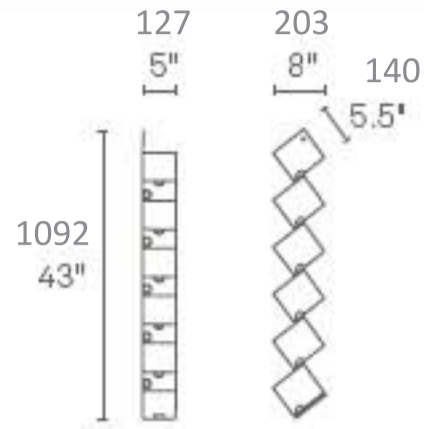

2D:3D WALL CD RACK

From flat to fabulous in no time. Each piece is available in gun metal, white, and fire engine red. Powder-coated steel that ships flat and is folded into shape by you.

2D:3D WALL CD RACK [HOLDS 90 CD'S]
2D1-WMCDRK-WH **WHITE**
2D1-WMCDRK-RD **FIRE ENGINE RED**
2D1-WMCDRK-GM **GUN METAL**